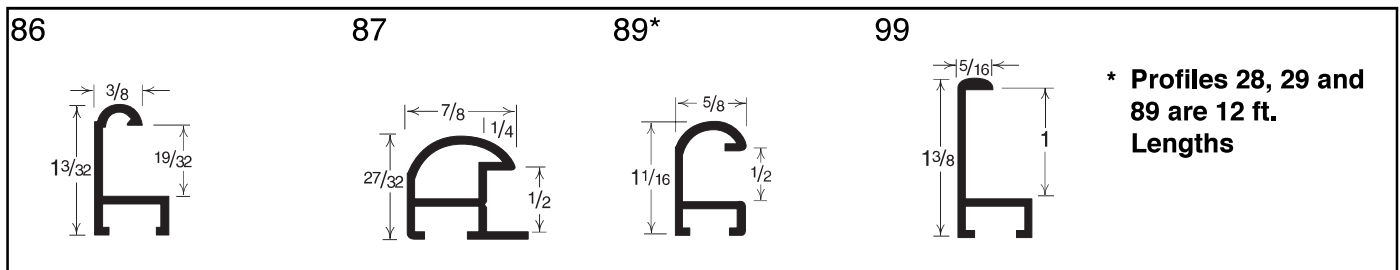

Profiles And Dimensions
(Profiles are not actual size)

* Profiles 28, 29 and 89 are 12 ft. Lengths