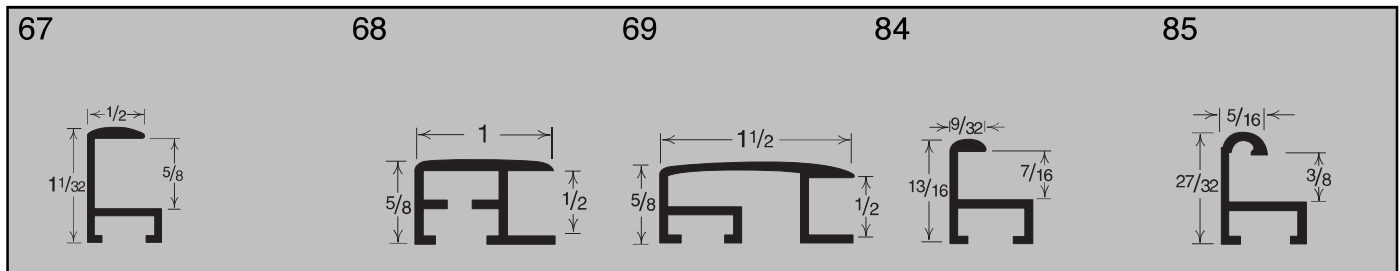

Profiles And Dimensions
(Profiles are not actual size)

* Profiles 28, 29 and 89 are 12 ft. Lengths