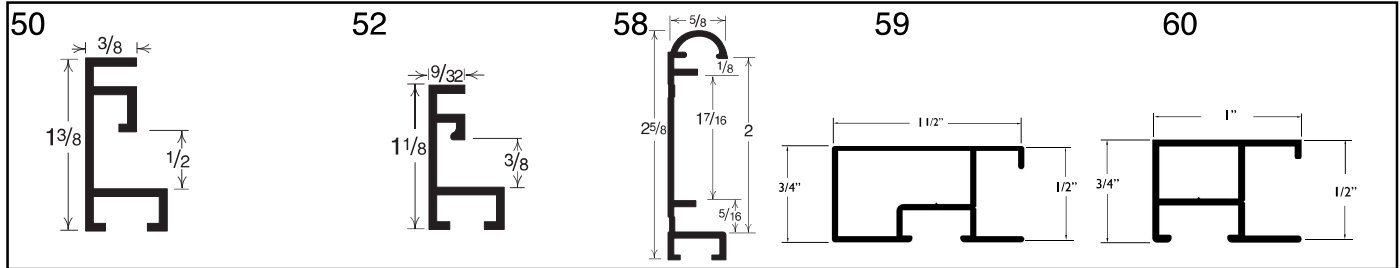

Profiles And Dimensions
(Profiles are not actual size)

* Profiles 28, 29 and 89 are 12 ft. Lengths