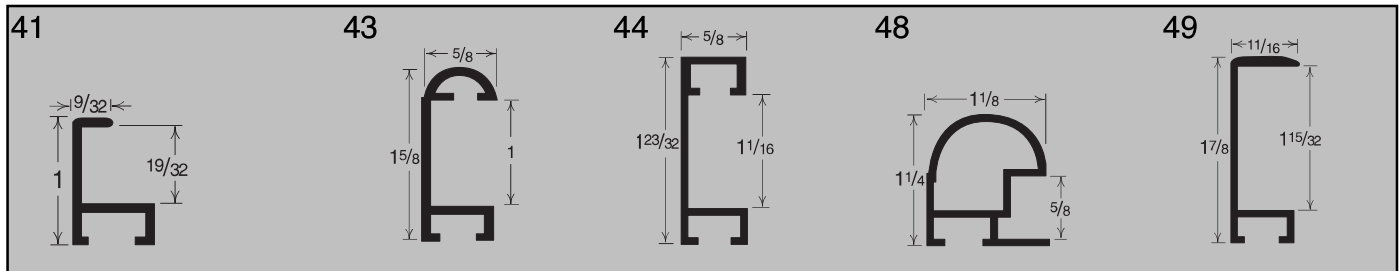

Profiles And Dimensions
(Profiles are not actual size)

* Profiles 28, 29 and 89 are 12 ft. Lengths