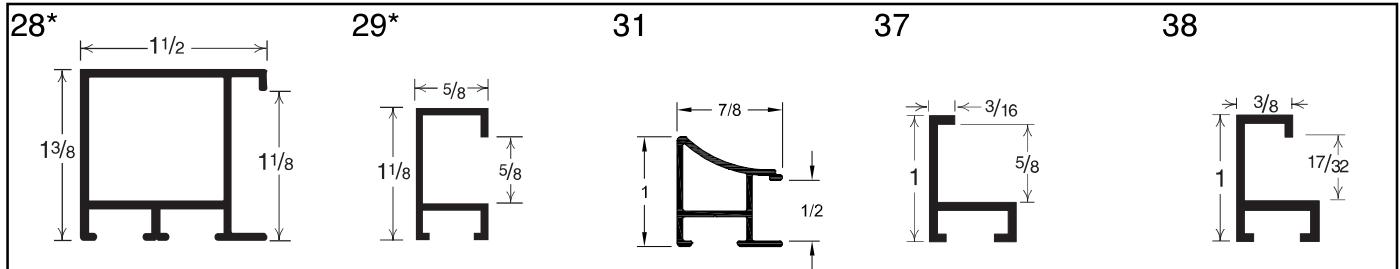

Profiles And Dimensions
(Profiles are not actual size)

* Profiles 28, 29 and 89 are 12 ft. Lengths